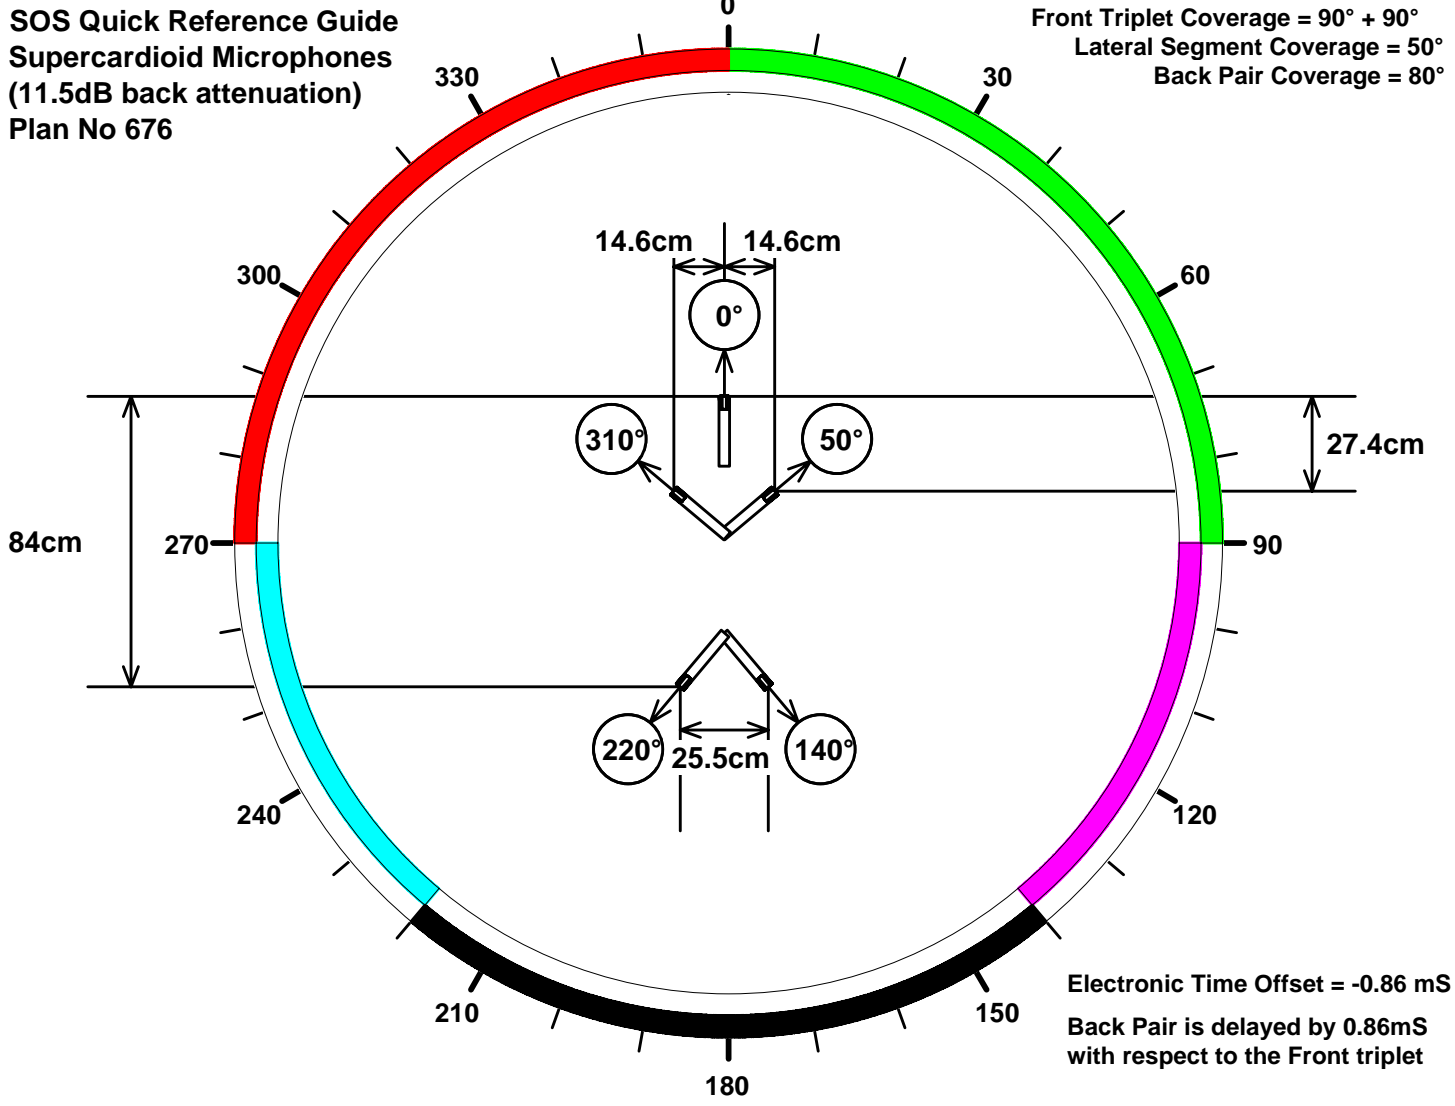

SOS Quick Reference Guide
Supercardioid Microphones
(11.5dB back attenuation)
Plan No 676

Front Triplet Coverage = 90° + 90°
Lateral Segment Coverage = 50°
Back Pair Coverage = 80°

Electronic Time Offset = -0.86 mS
Back Pair is delayed by 0.86mS
with respect to the Front triplet