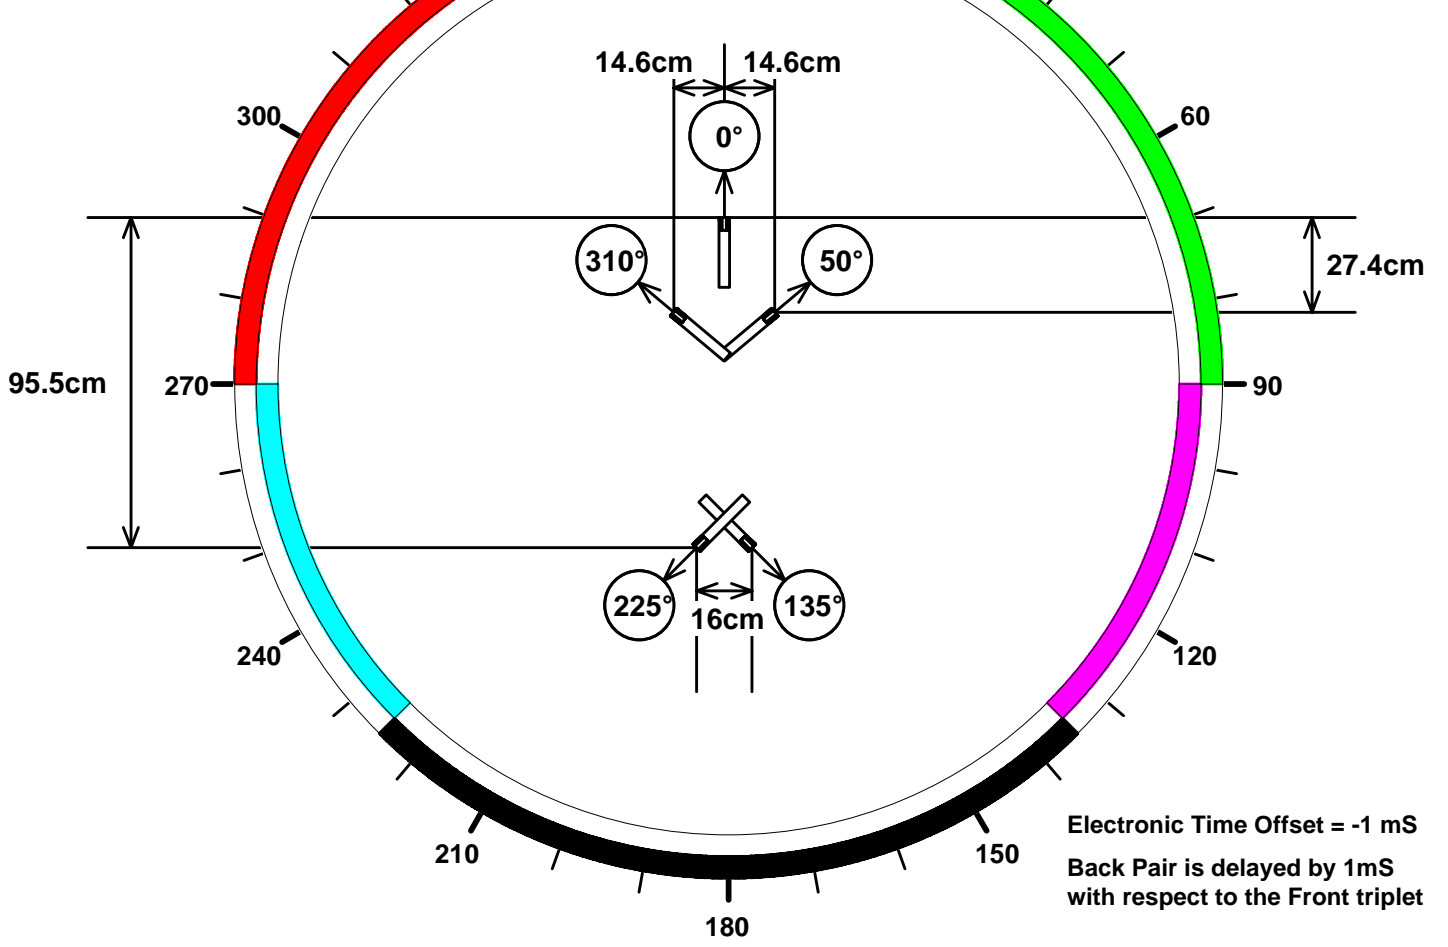

**SOS Quick Reference Guide
Supercardioid Microphones
(11.5dB back attenuation)
Plan No 670**

**Front Triplet Coverage = 90° + 90°
Lateral Segment Coverage = 45°
Back Pair Coverage = 90°**

**Electronic Time Offset = -1 mS
Back Pair is delayed by 1mS
with respect to the Front triplet**