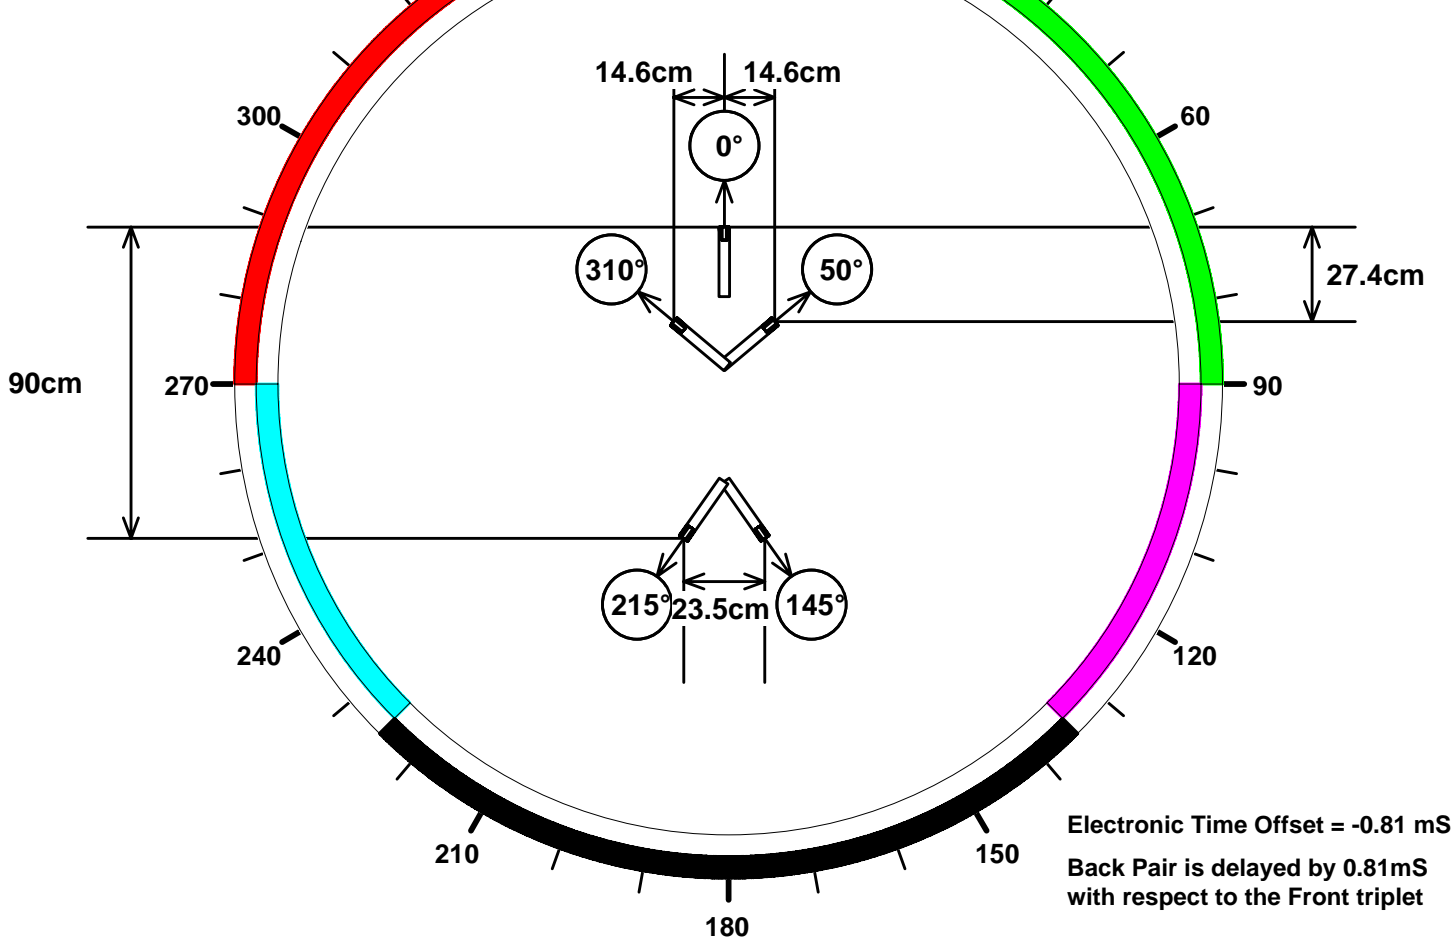

**SOS Quick Reference Guide
Supercardioid Microphones
(11.5dB back attenuation)
Plan No 672**

**Front Triplet Coverage = $90^\circ + 90^\circ$
Lateral Segment Coverage = 45°
Back Pair Coverage = 90°**

**Electronic Time Offset = -0.81 mS
Back Pair is delayed by 0.81mS
with respect to the Front triplet**