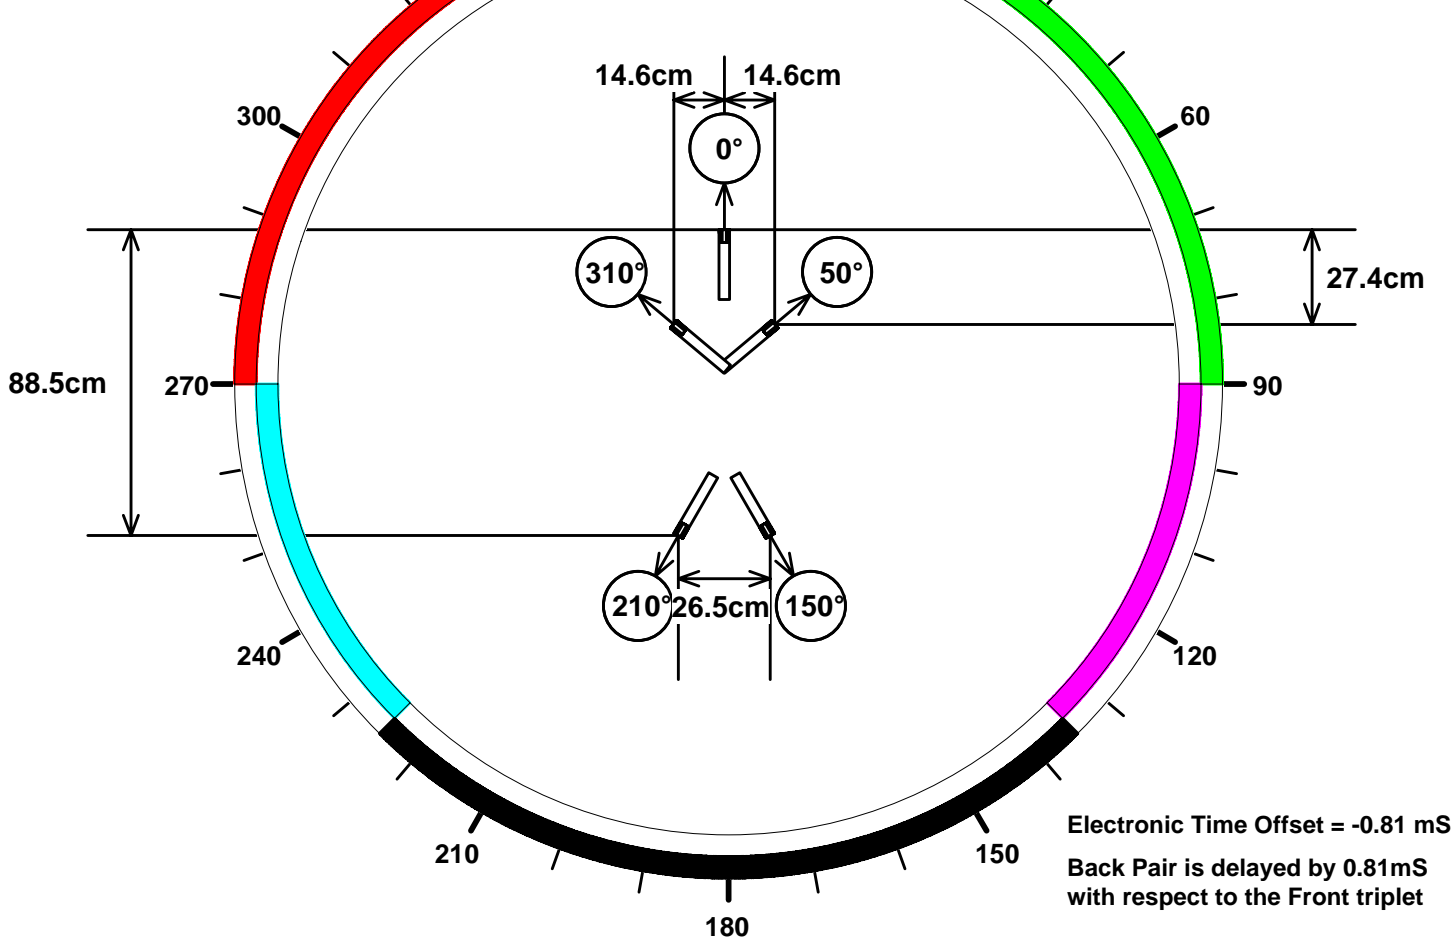

**SOS Quick Reference Guide
Supercardioid Microphones
(11.5dB back attenuation)
Plan No 673**

**Front Triplet Coverage = 90° + 90°
Lateral Segment Coverage = 45°
Back Pair Coverage = 90°**

**Electronic Time Offset = -0.81 ms
Back Pair is delayed by 0.81ms
with respect to the Front triplet**