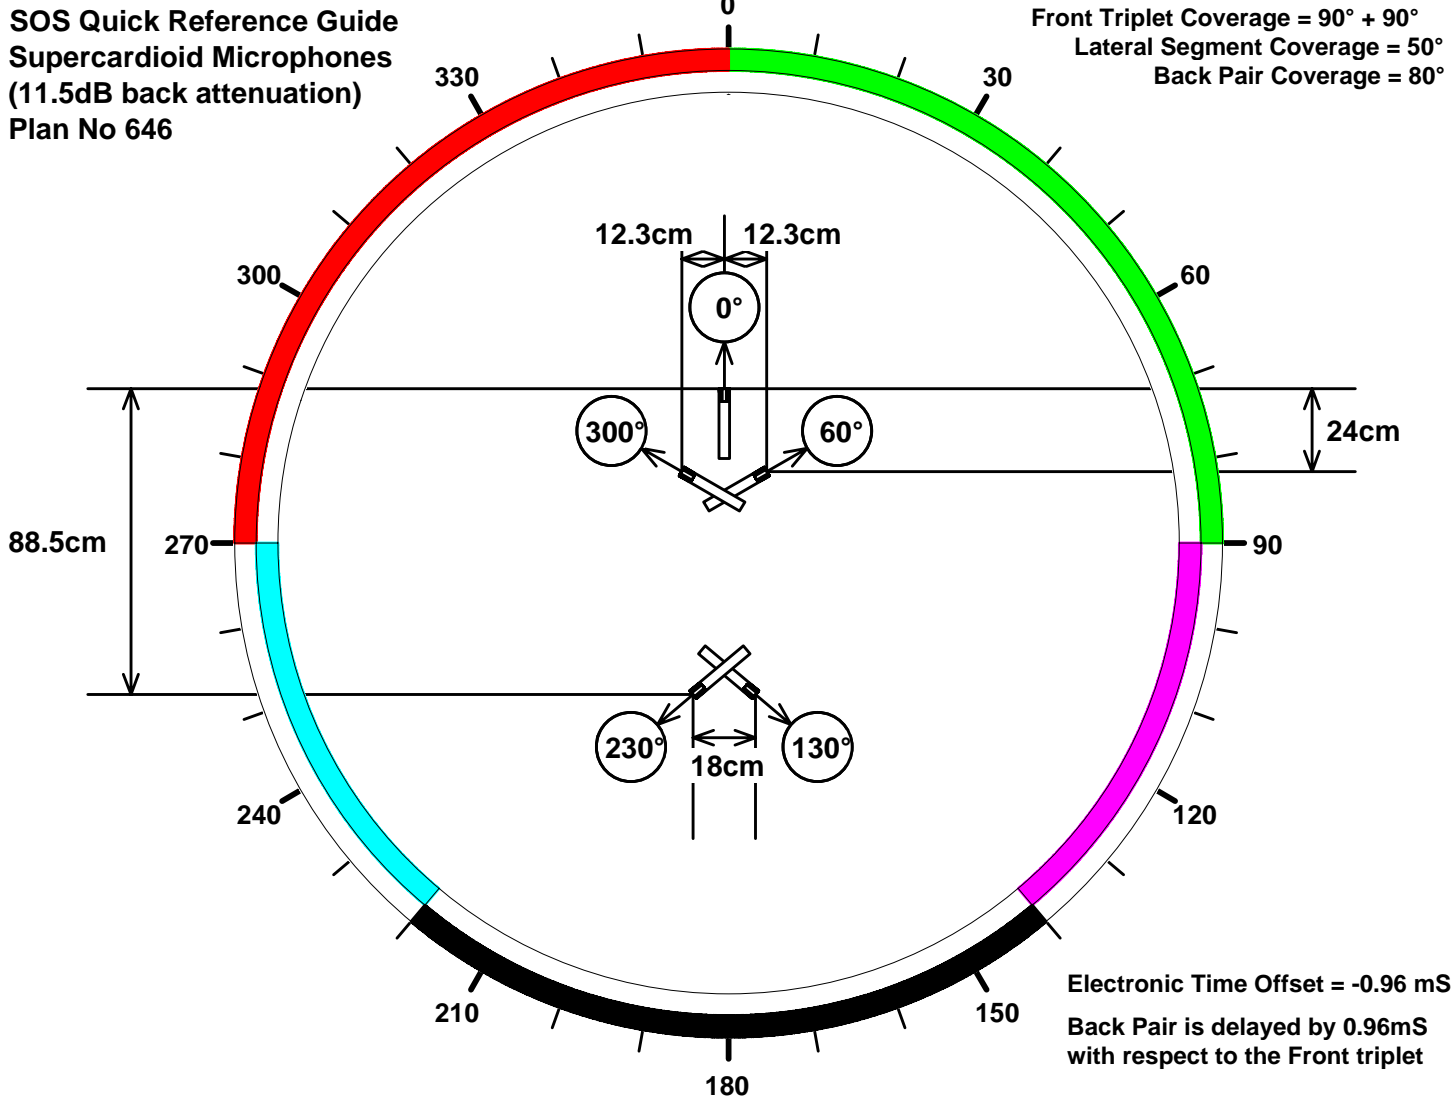

**SOS Quick Reference Guide**  
**Supercardioid Microphones**  
**(11.5dB back attenuation)**  
**Plan No 646**

**Front Triplet Coverage = 90° + 90°**  
**Lateral Segment Coverage = 50°**  
**Back Pair Coverage = 80°**

**Electronic Time Offset = -0.96 mS**  
**Back Pair is delayed by 0.96mS**  
**with respect to the Front triplet**