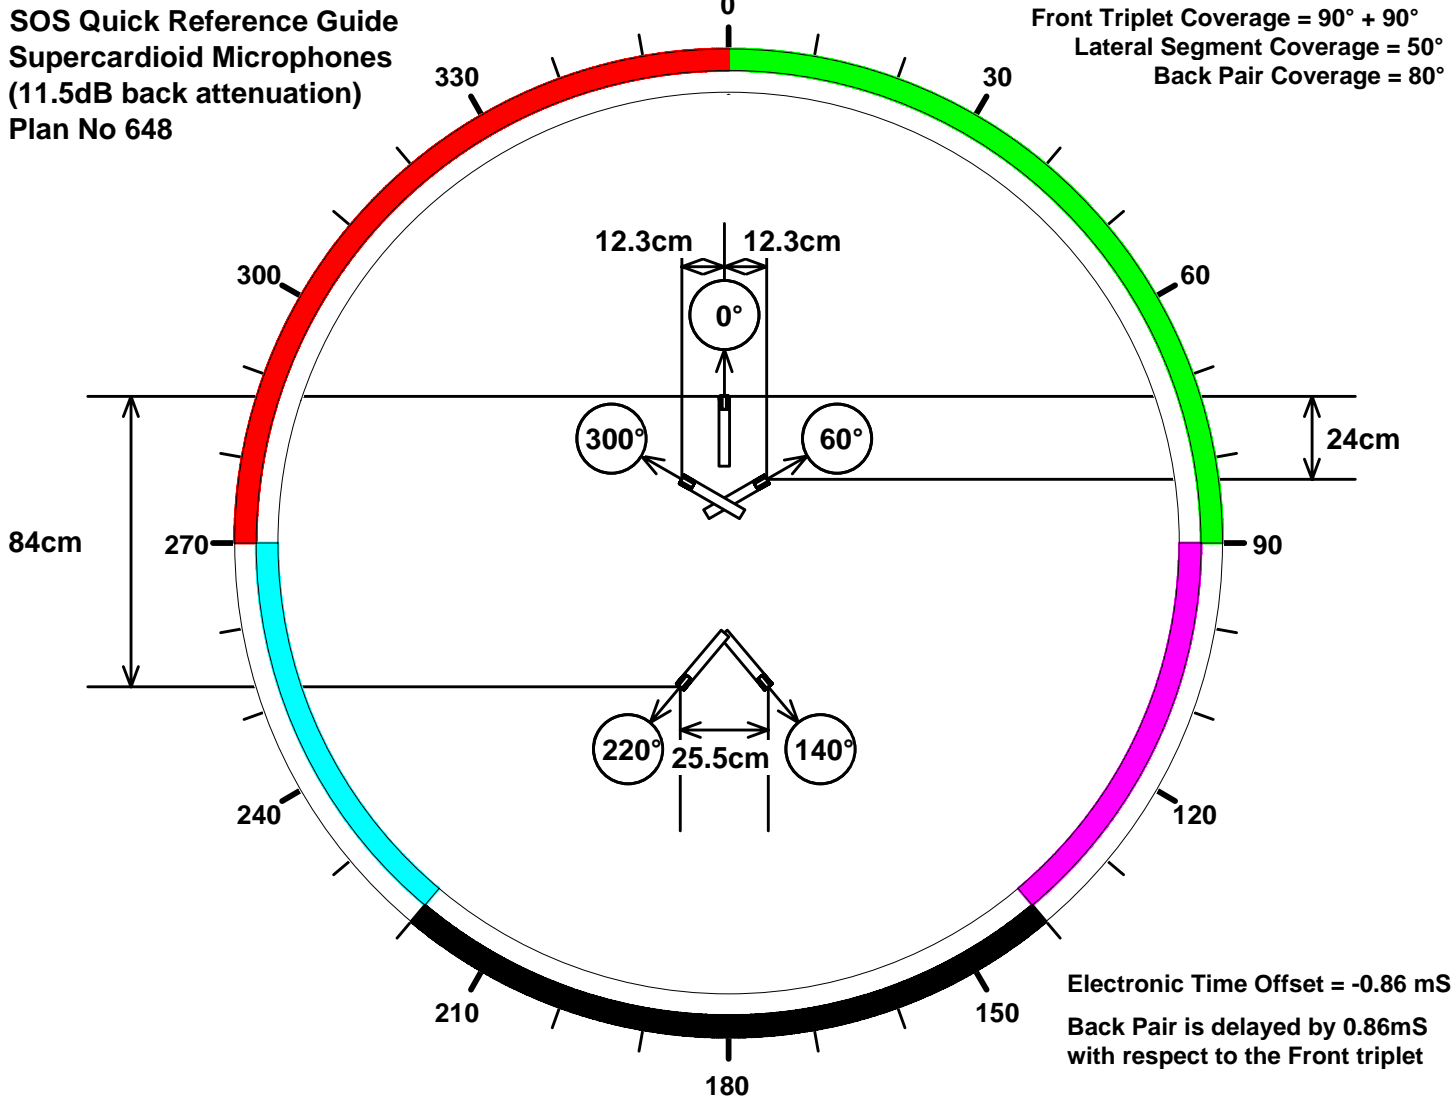

**SOS Quick Reference Guide
Supercardioid Microphones
(11.5dB back attenuation)
Plan No 648**

**Front Triplet Coverage = 90° + 90°
Lateral Segment Coverage = 50°
Back Pair Coverage = 80°**

**Electronic Time Offset = -0.86 mS
Back Pair is delayed by 0.86mS
with respect to the Front triplet**