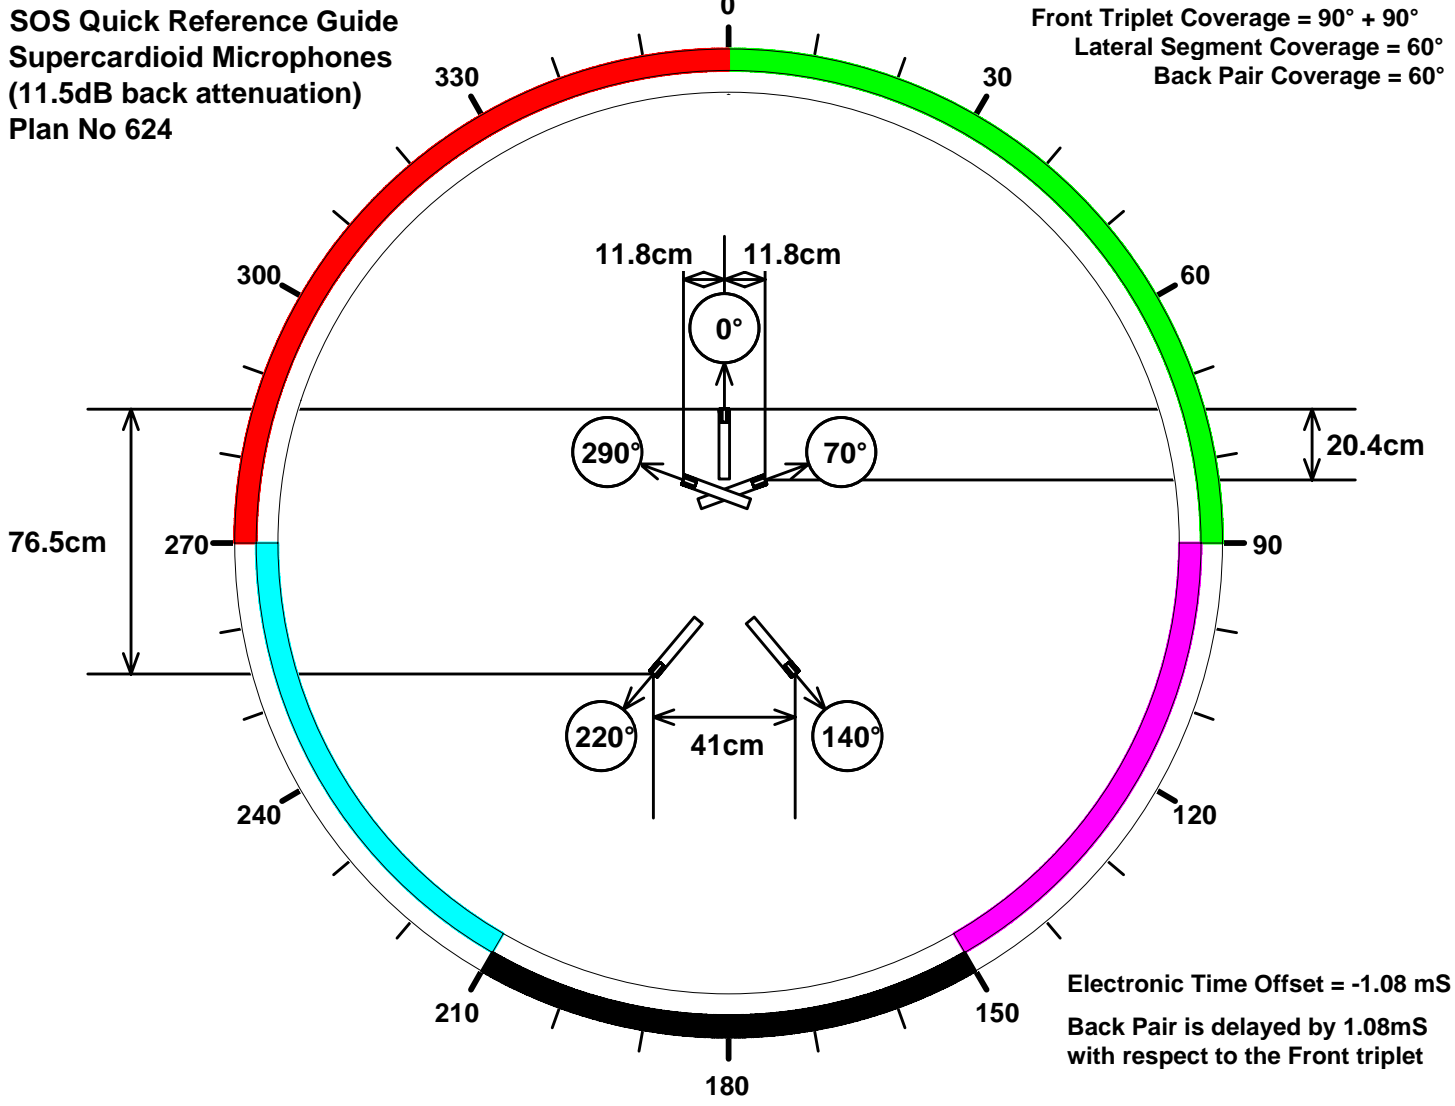

**SOS Quick Reference Guide
Supercardioid Microphones
(11.5dB back attenuation)
Plan No 624**

**Front Triplet Coverage = 90° + 90°
Lateral Segment Coverage = 60°
Back Pair Coverage = 60°**

76.5cm

11.8cm 11.8cm

20.4cm

41cm

**Electronic Time Offset = -1.08 mS
Back Pair is delayed by 1.08mS
with respect to the Front triplet**

270

240

210

180

150

120

90

60

30

330

300

290°

70°

220°

140°

0°