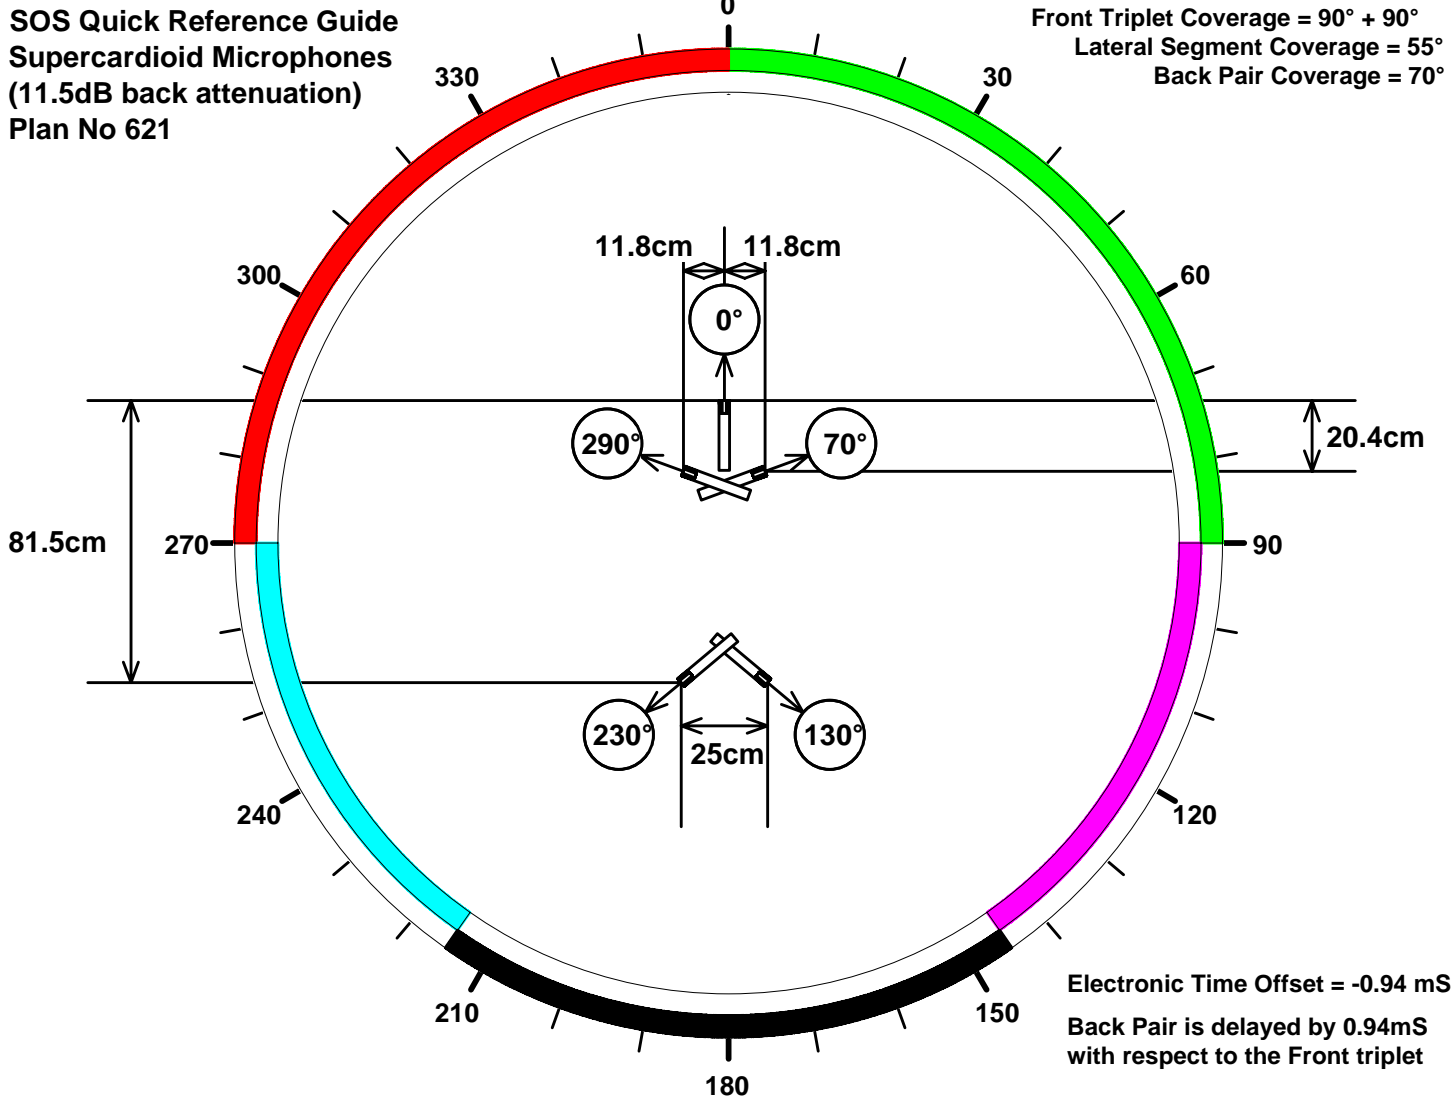

**SOS Quick Reference Guide  
Supercardioid Microphones  
(11.5dB back attenuation)  
Plan No 621**

**Front Triplet Coverage = 90° + 90°  
Lateral Segment Coverage = 55°  
Back Pair Coverage = 70°**

**Electronic Time Offset = -0.94 mS  
Back Pair is delayed by 0.94mS  
with respect to the Front triplet**