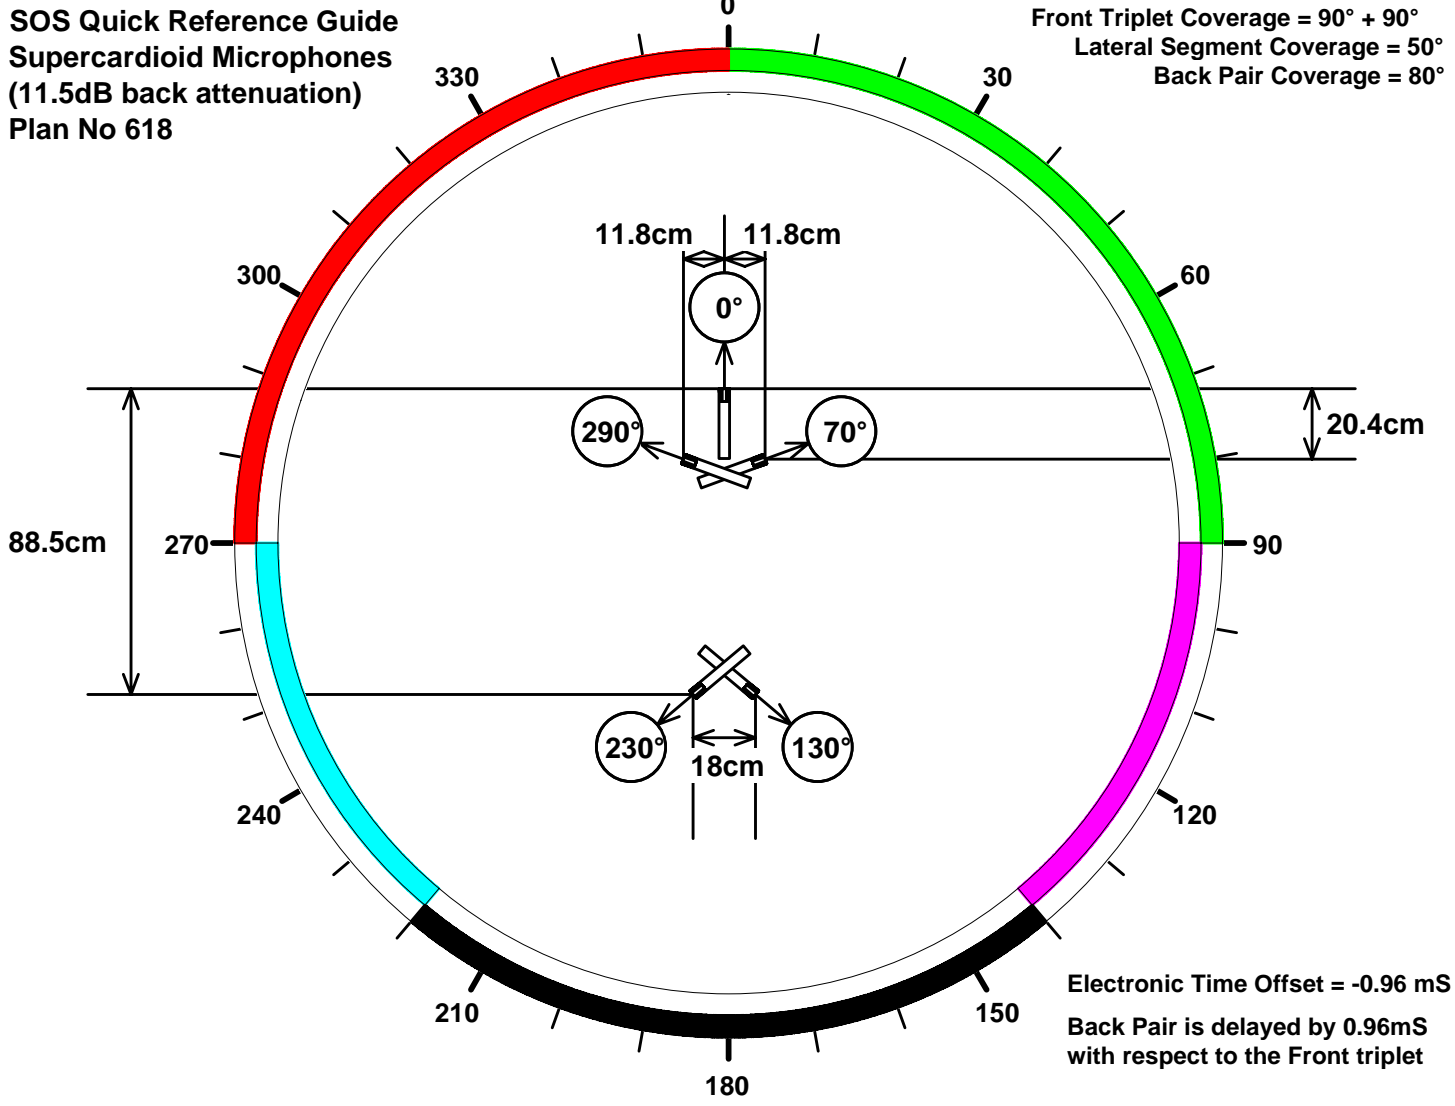

**SOS Quick Reference Guide  
Supercardioid Microphones  
(11.5dB back attenuation)  
Plan No 618**

**Front Triplet Coverage = 90° + 90°  
Lateral Segment Coverage = 50°  
Back Pair Coverage = 80°**

**Electronic Time Offset = -0.96 mS  
Back Pair is delayed by 0.96mS  
with respect to the Front triplet**