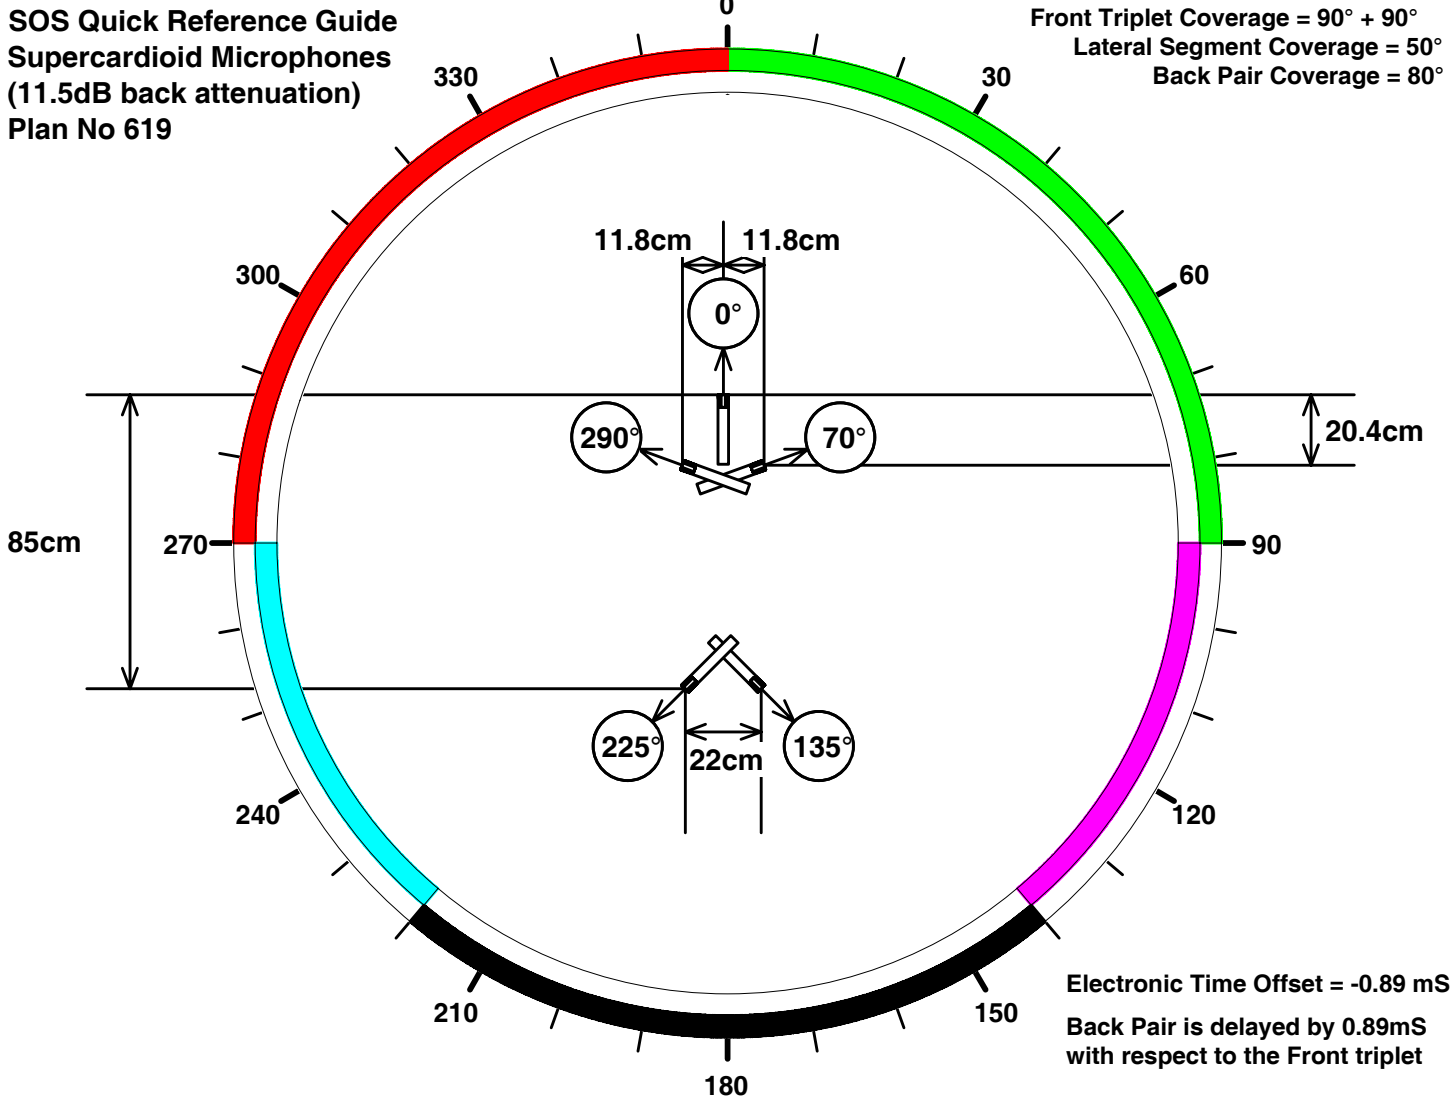

**SOS Quick Reference Guide  
Supercardioid Microphones  
(11.5dB back attenuation)  
Plan No 619**

**Front Triplet Coverage =  $90^\circ + 90^\circ$   
Lateral Segment Coverage =  $50^\circ$   
Back Pair Coverage =  $80^\circ$**

85cm

270

240

210

180

150

120

90

60

30

330

300

11.8cm

11.8cm

0°

290°

70°

20.4cm

22cm

225°

135°

**Electronic Time Offset = -0.89 mS**

**Back Pair is delayed by 0.89mS  
with respect to the Front triplet**