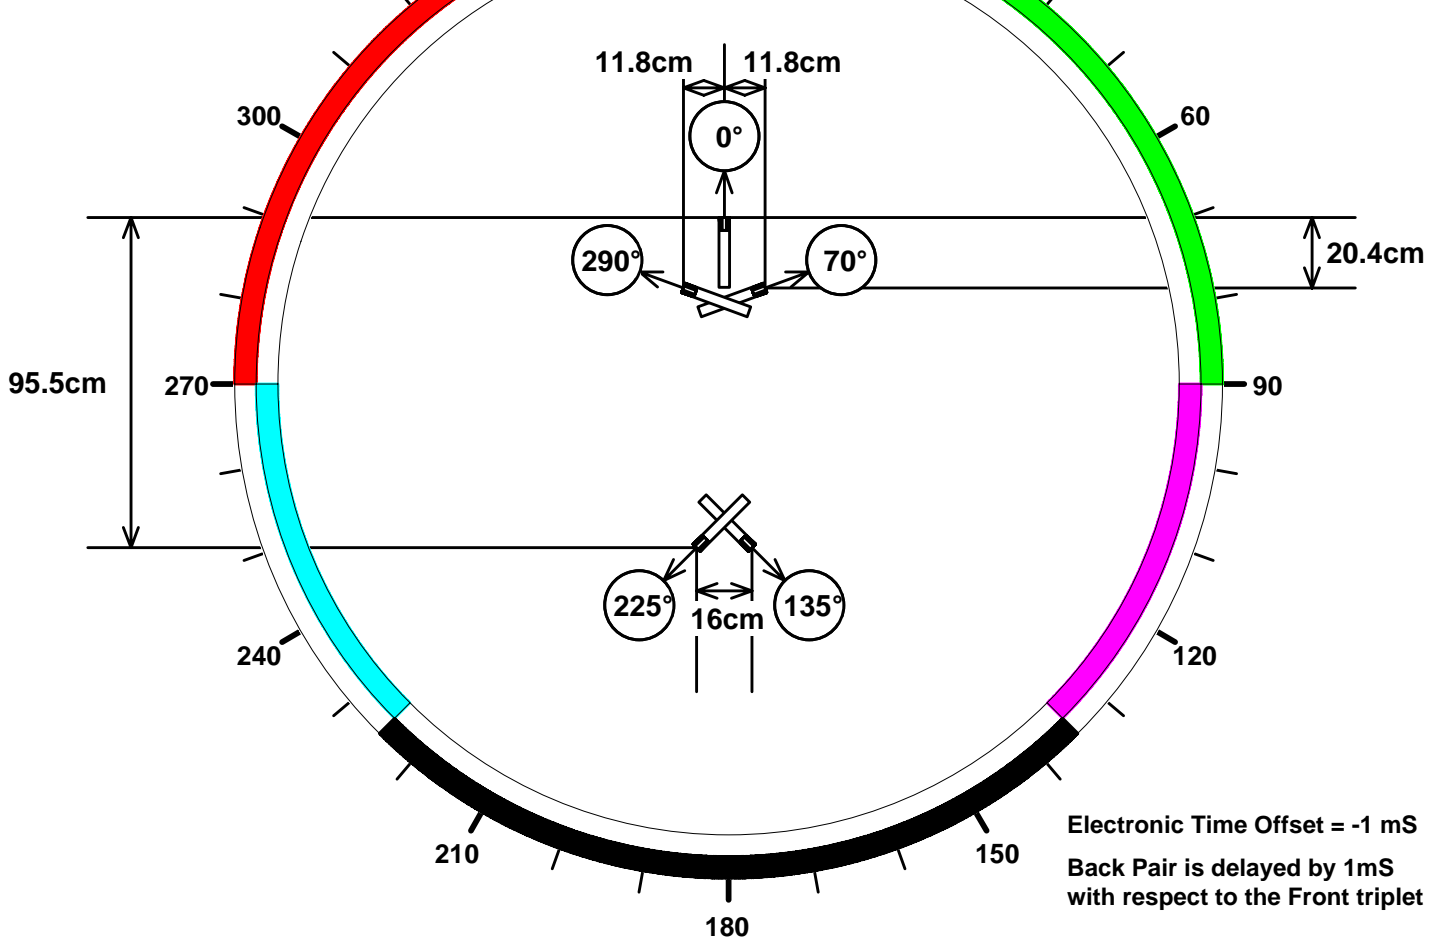

**SOS Quick Reference Guide
Supercardioid Microphones
(11.5dB back attenuation)
Plan No 614**

**Front Triplet Coverage = 90° + 90°
Lateral Segment Coverage = 45°
Back Pair Coverage = 90°**

**Electronic Time Offset = -1 mS
Back Pair is delayed by 1mS
with respect to the Front triplet**