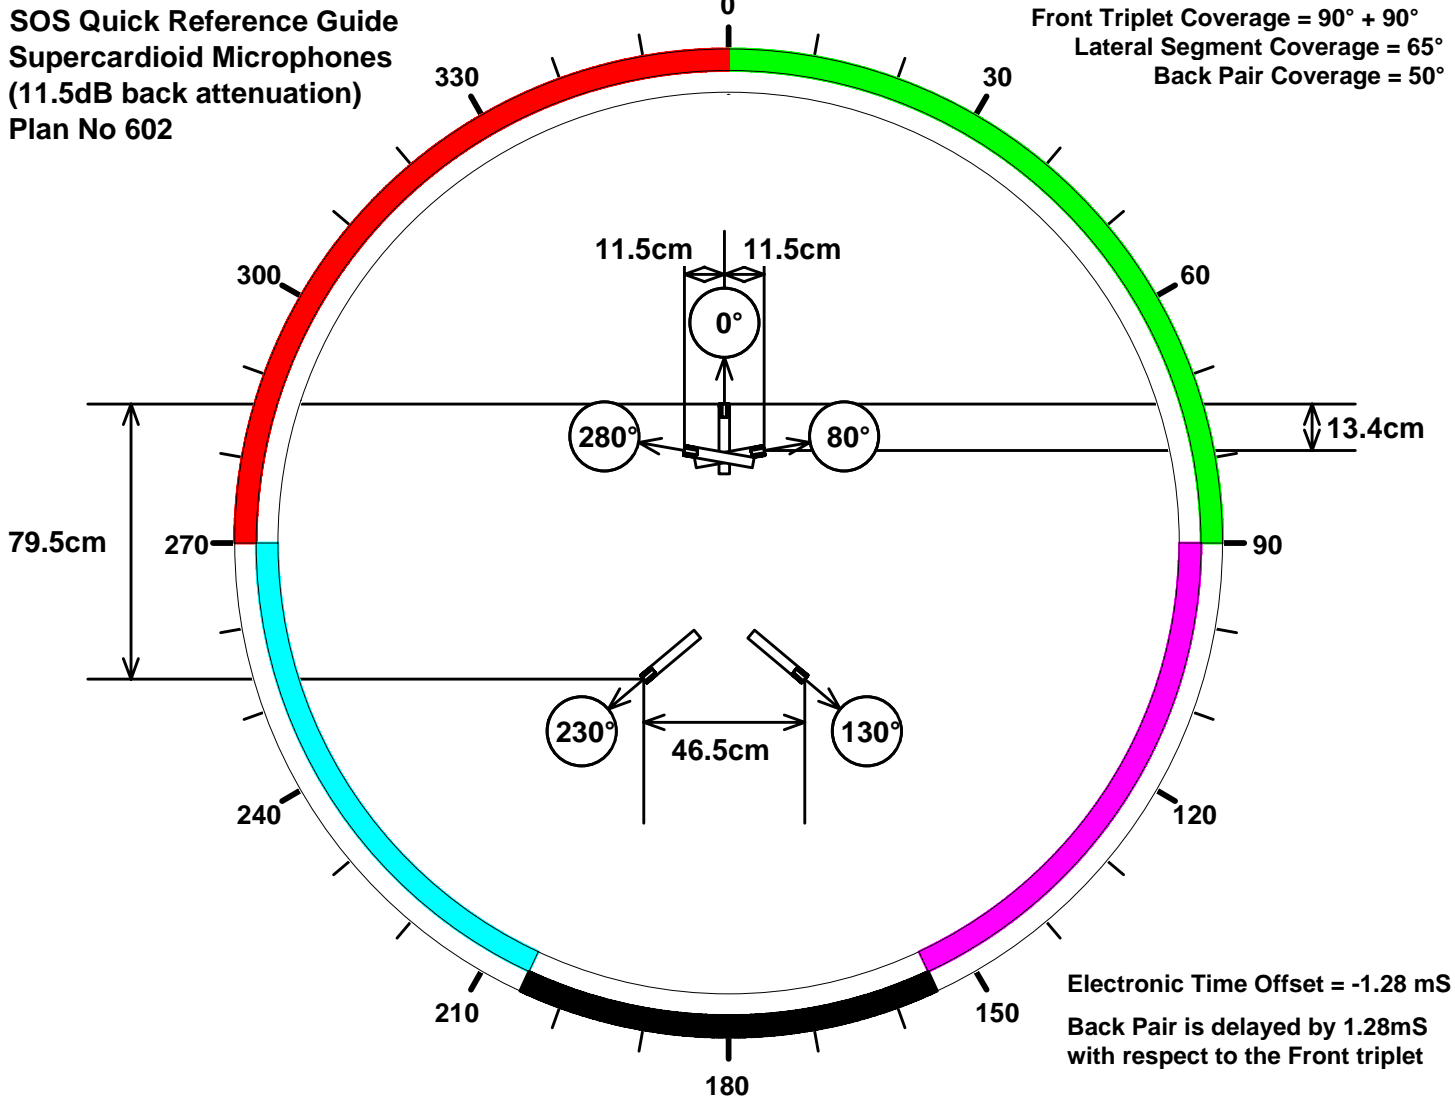

**SOS Quick Reference Guide
Supercardioid Microphones
(11.5dB back attenuation)
Plan No 602**

**Front Triplet Coverage = 90° + 90°
Lateral Segment Coverage = 65°
Back Pair Coverage = 50°**

**Electronic Time Offset = -1.28 mS
Back Pair is delayed by 1.28mS
with respect to the Front triplet**