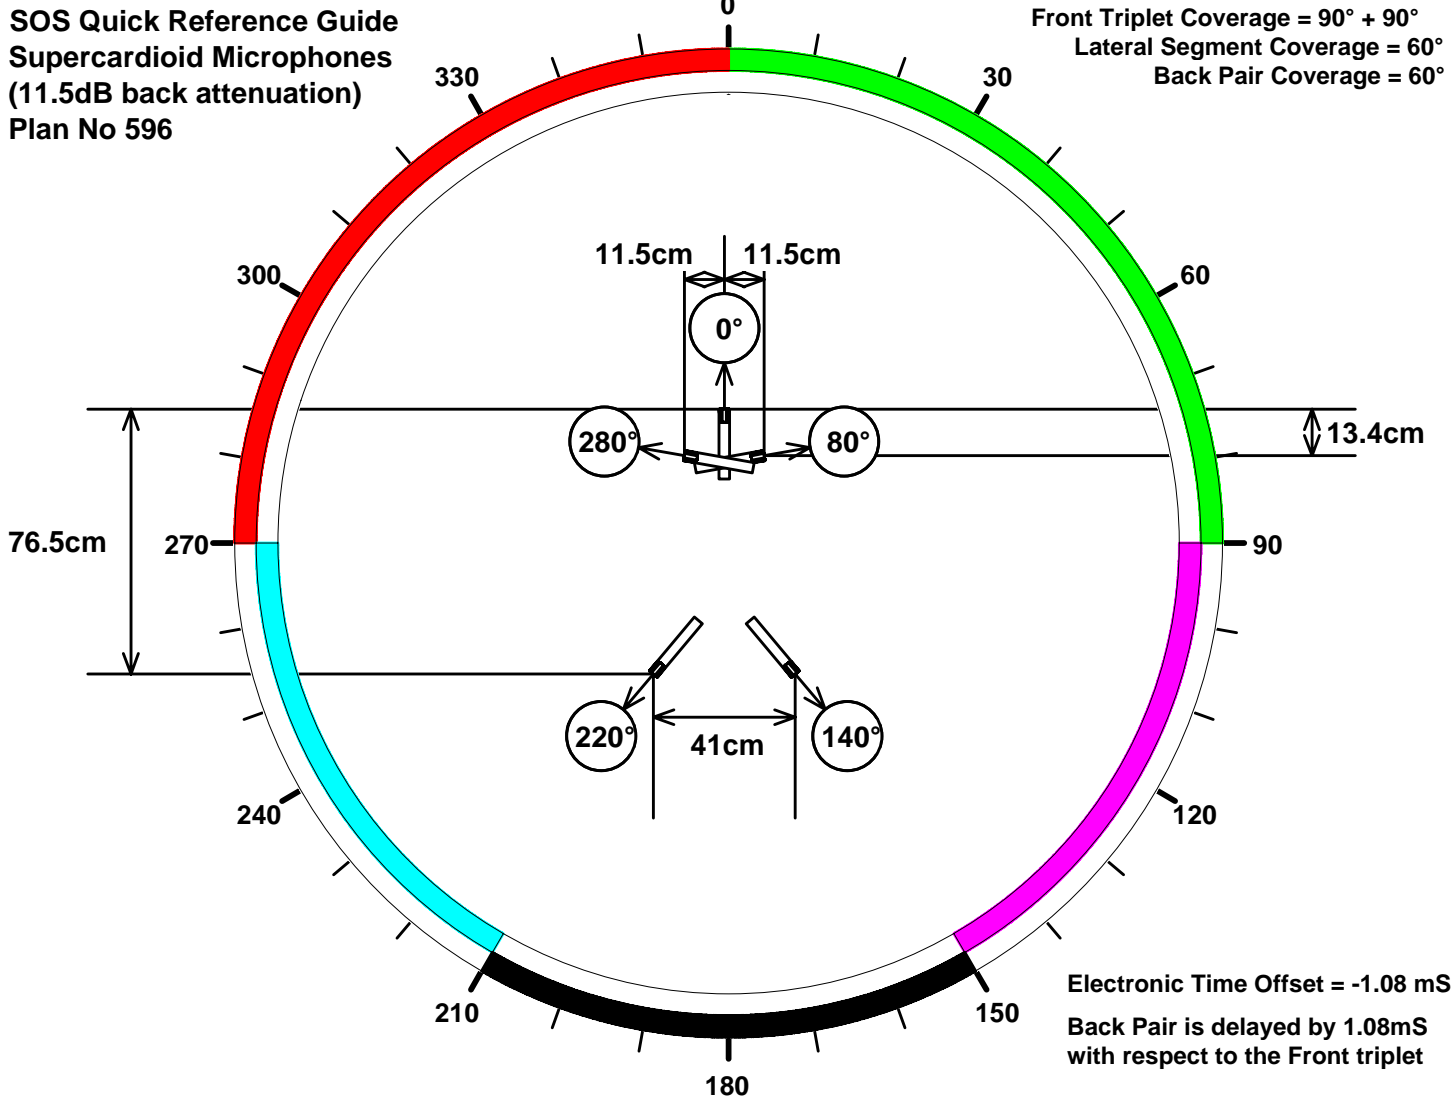

**SOS Quick Reference Guide  
Supercardioid Microphones  
(11.5dB back attenuation)  
Plan No 596**

**Front Triplet Coverage = 90° + 90°  
Lateral Segment Coverage = 60°  
Back Pair Coverage = 60°**

**Electronic Time Offset = -1.08 mS  
Back Pair is delayed by 1.08mS  
with respect to the Front triplet**