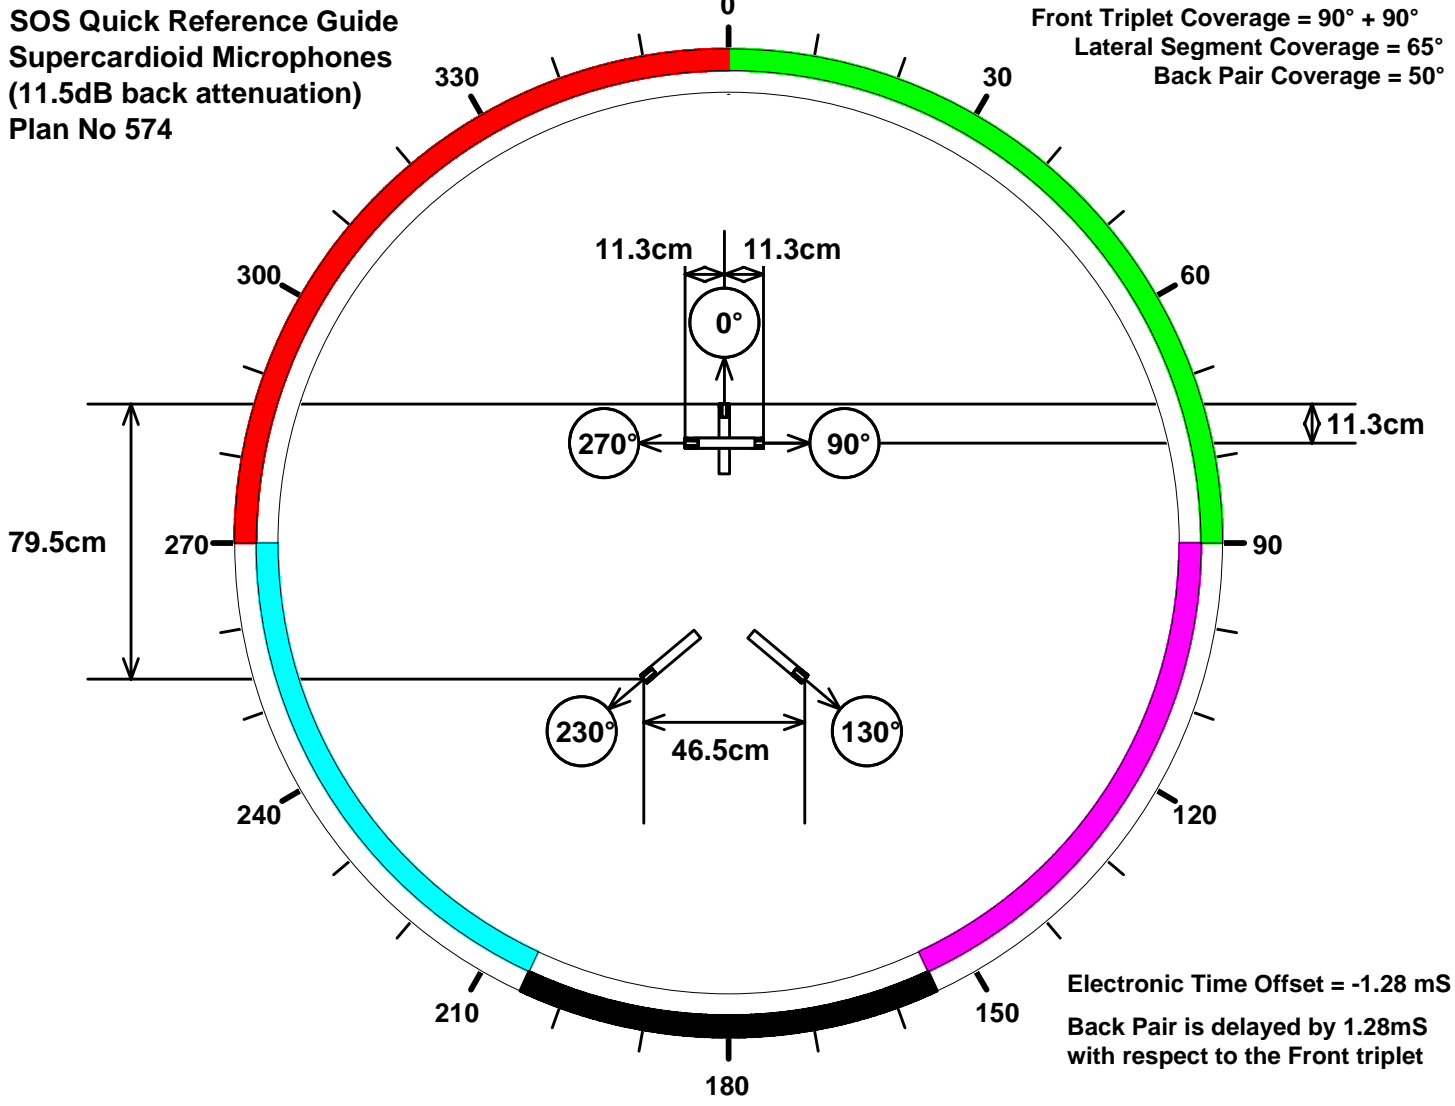

**SOS Quick Reference Guide
Supercardioid Microphones
(11.5dB back attenuation)
Plan No 574**

**Front Triplet Coverage = 90° + 90°
Lateral Segment Coverage = 65°
Back Pair Coverage = 50°**

**Electronic Time Offset = -1.28 mS
Back Pair is delayed by 1.28mS
with respect to the Front triplet**