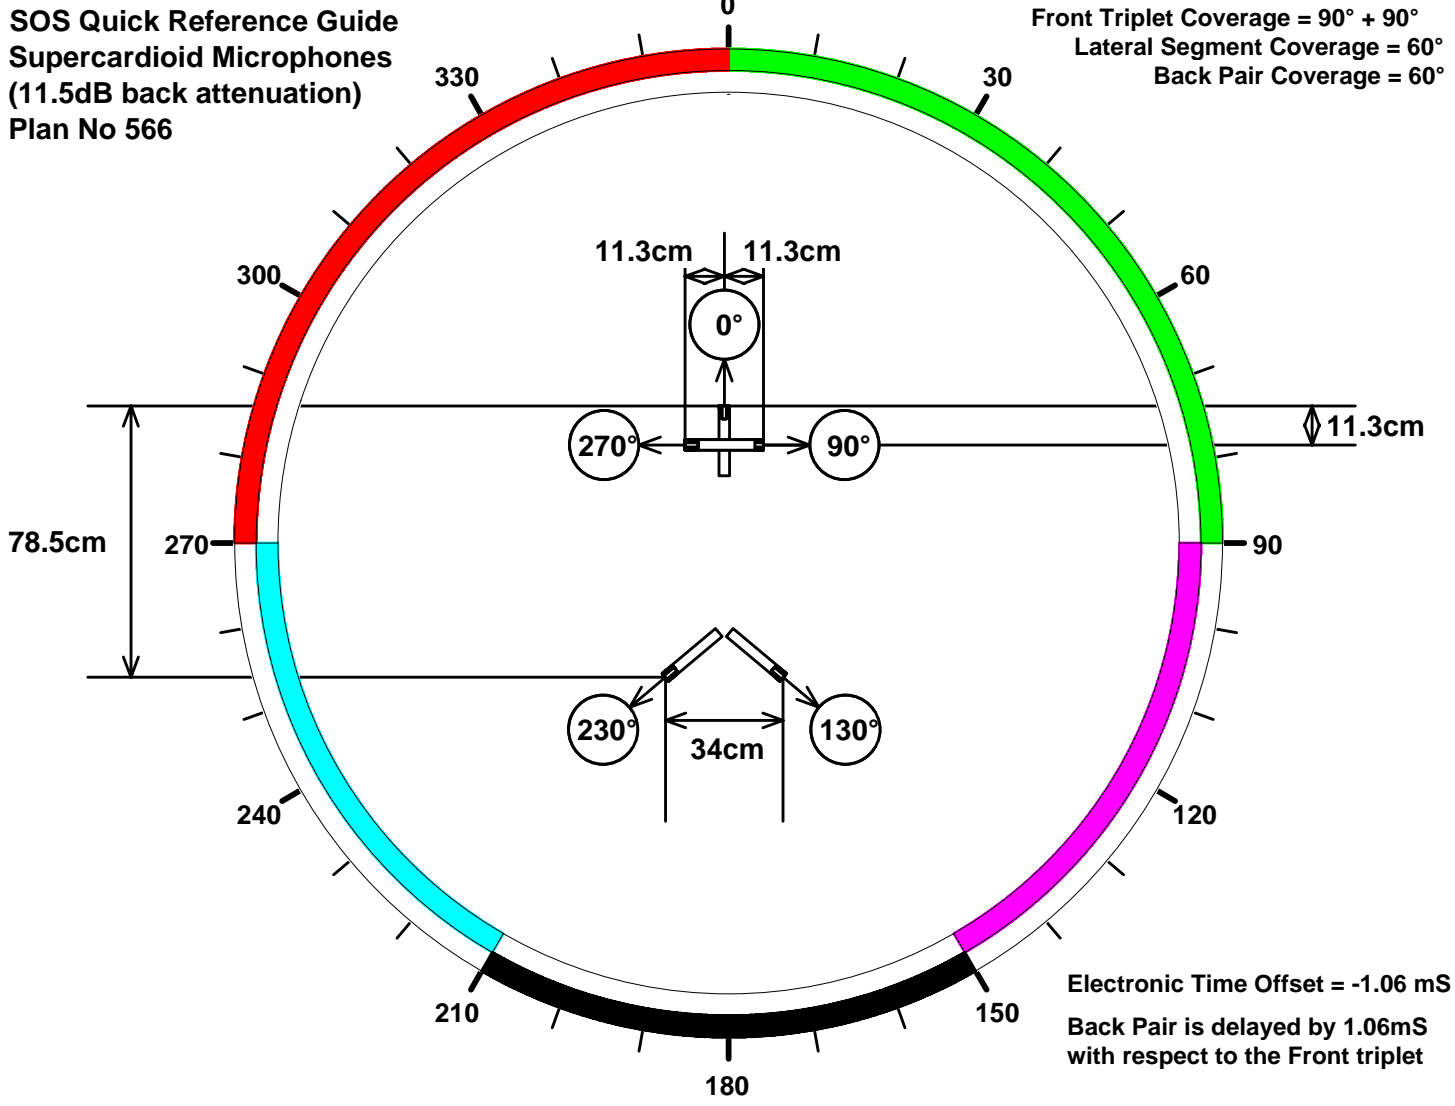

**SOS Quick Reference Guide
Supercardioid Microphones
(11.5dB back attenuation)
Plan No 566**

**Front Triplet Coverage = 90° + 90°
Lateral Segment Coverage = 60°
Back Pair Coverage = 60°**

78.5cm

11.3cm 11.3cm

11.3cm

34cm

**Electronic Time Offset = -1.06 mS
Back Pair is delayed by 1.06mS
with respect to the Front triplet**