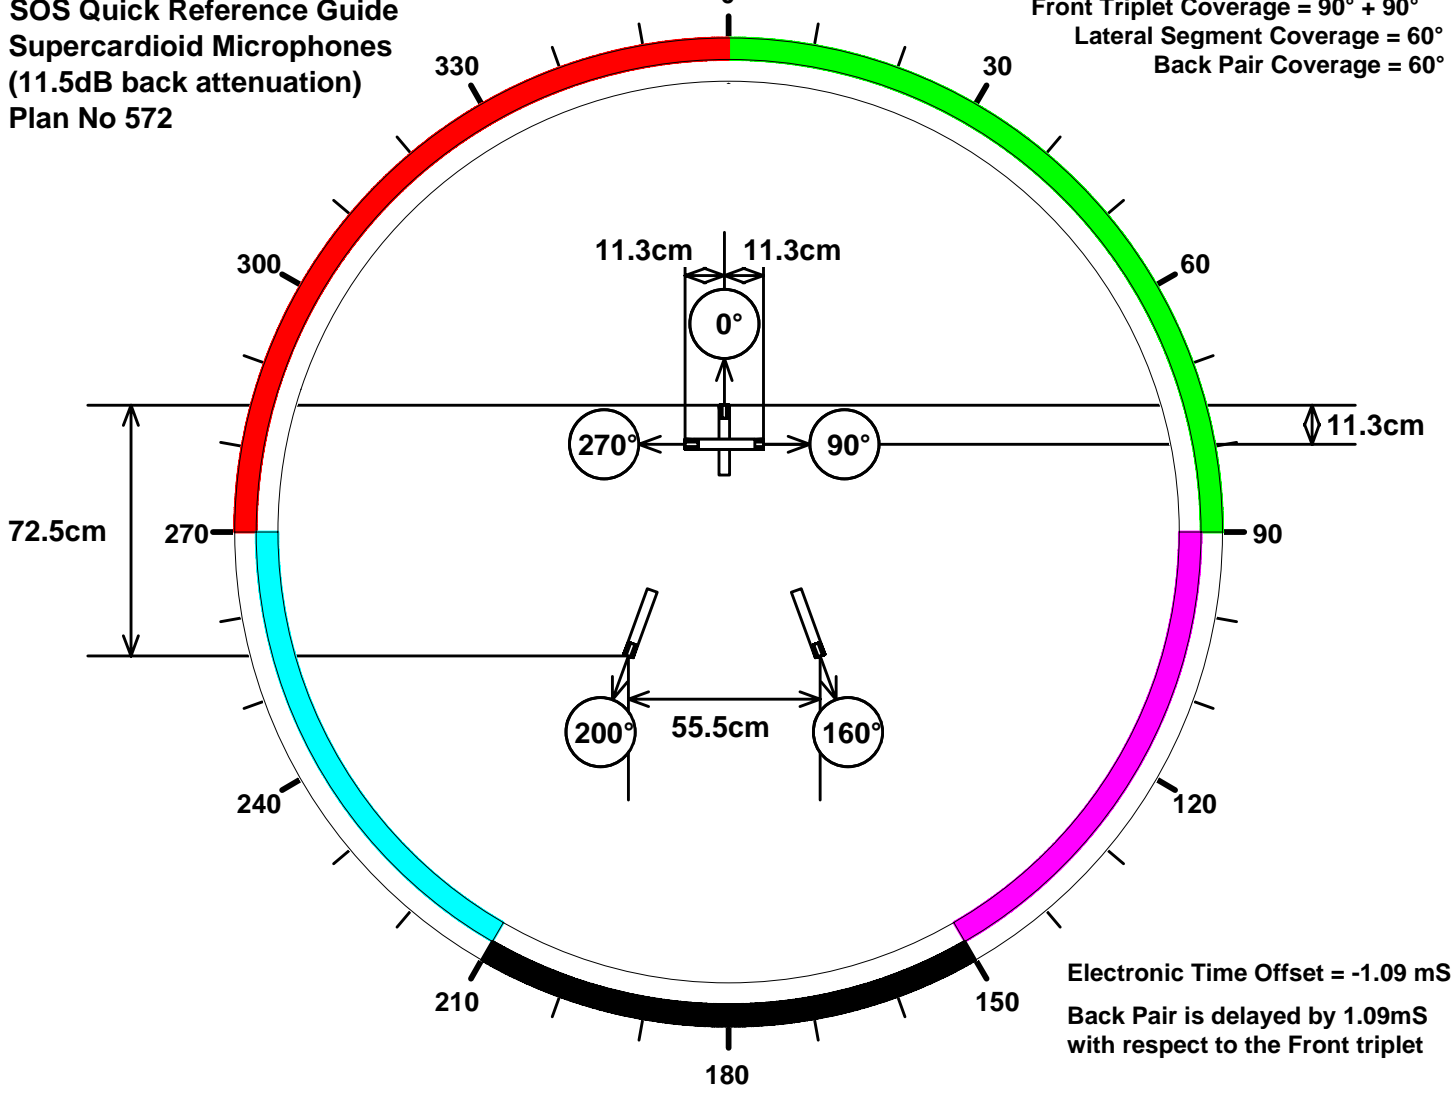

**SOS Quick Reference Guide
Supercardioid Microphones
(11.5dB back attenuation)
Plan No 572**

**Front Triplet Coverage = $90^\circ + 90^\circ$
Lateral Segment Coverage = 60°
Back Pair Coverage = 60°**

**Electronic Time Offset = -1.09 mS
Back Pair is delayed by 1.09mS
with respect to the Front triplet**