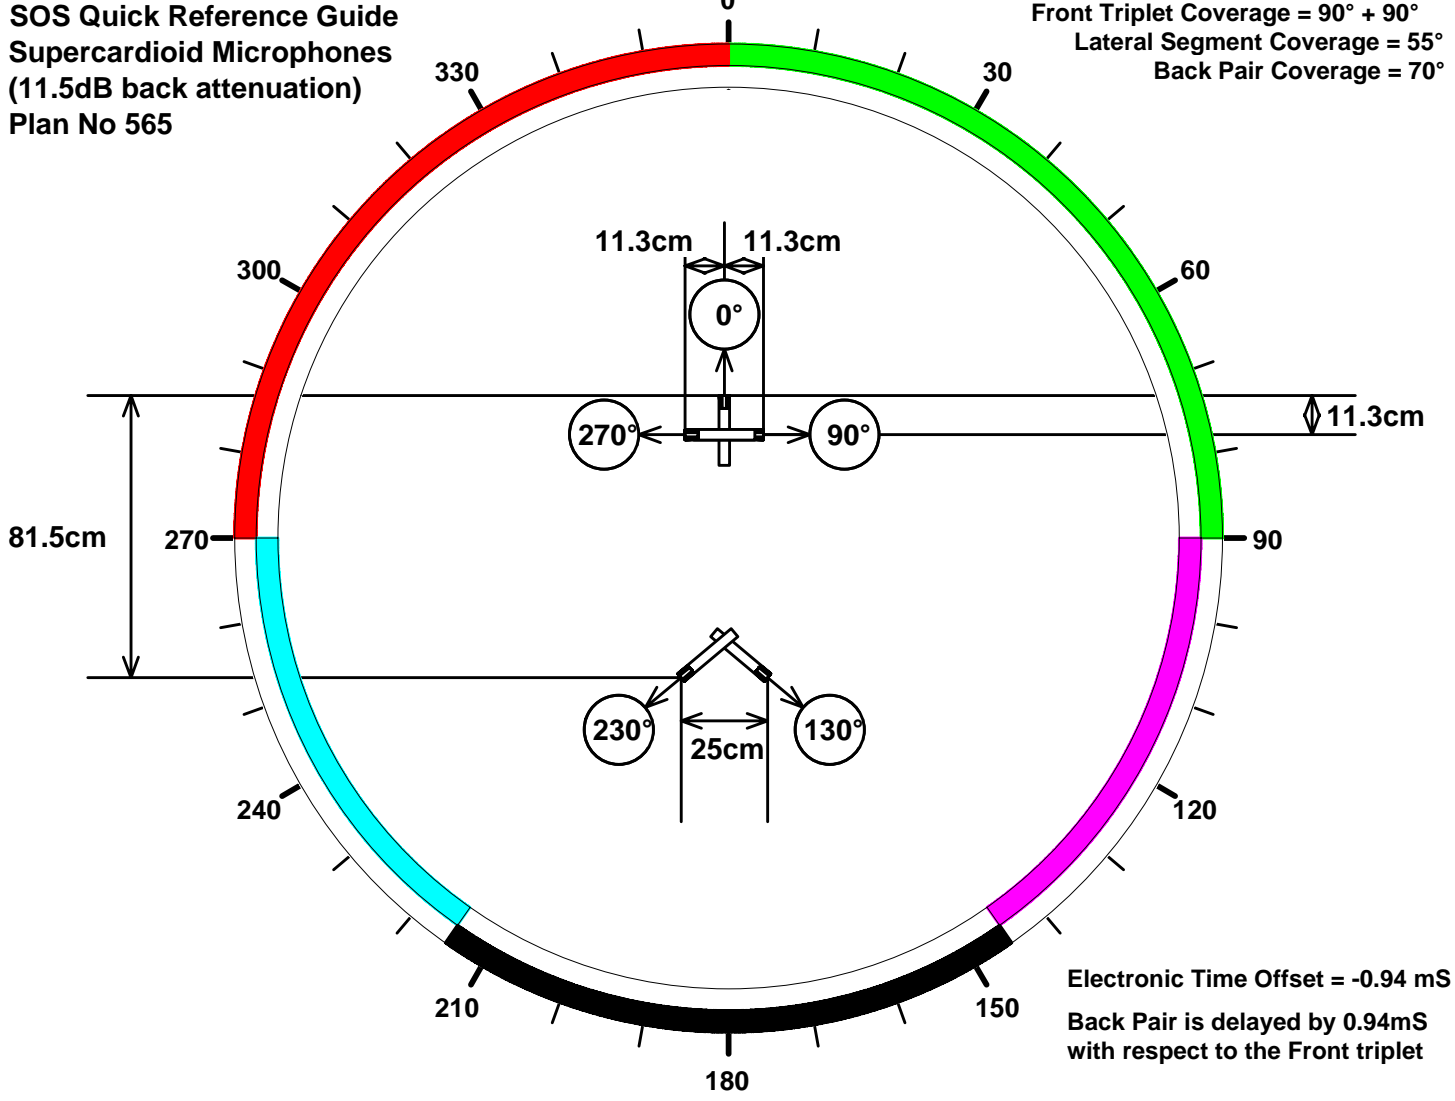

**SOS Quick Reference Guide
Supercardioid Microphones
(11.5dB back attenuation)
Plan No 565**

**Front Triplet Coverage = 90° + 90°
Lateral Segment Coverage = 55°
Back Pair Coverage = 70°**

**Electronic Time Offset = -0.94 mS
Back Pair is delayed by 0.94mS
with respect to the Front triplet**