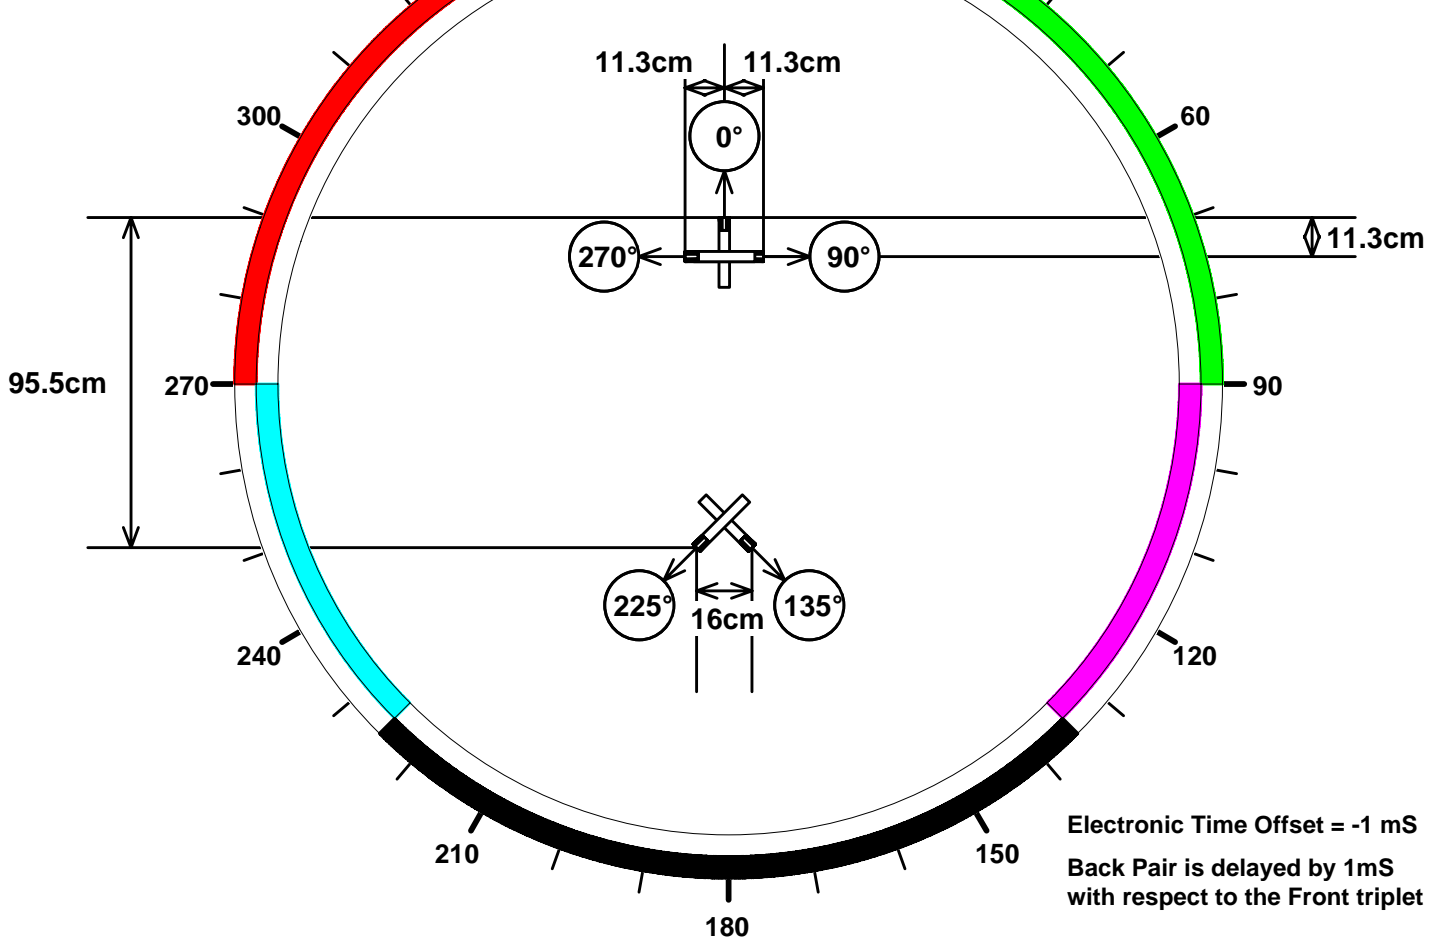

**SOS Quick Reference Guide
Supercardioid Microphones
(11.5dB back attenuation)
Plan No 558**

**Front Triplet Coverage = 90° + 90°
Lateral Segment Coverage = 45°
Back Pair Coverage = 90°**

**Electronic Time Offset = -1 mS
Back Pair is delayed by 1mS
with respect to the Front triplet**